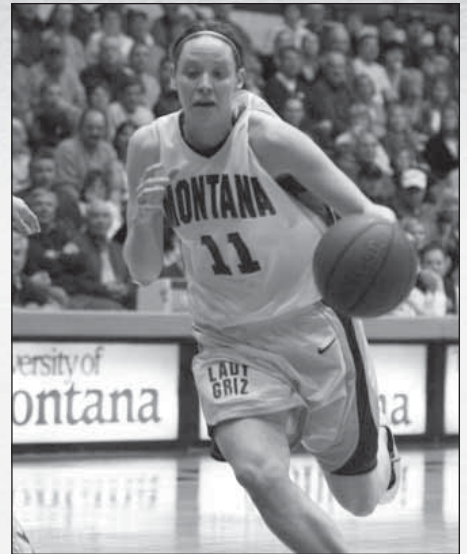

Vanderbilt forced 22 turnovers and limited Montana to 29.4 percent shooting in a 75-47 victory Saturday night at Albuquerque, N.M., in the opening round of the 2008 NCAA Division I Women's Basketball Championship.

The Lady Griz ended their season at 25-7.

Montana was within four, 21-17, with less than eight minutes to play in the first half, but a 19-0 Vanderbilt run, started with a 3-pointer at the 7:38 mark by Christina Wirth and capped by a 3-pointer at the 2:26 mark by Merideth Marsh, put the Commodores up 23.

The Lady Griz would not get closer than 20 points the rest of the way.

Vanderbilt scored 38 of it 75 points in the paint, converted Montana's turnovers into 27 points and turned 15 offensive rebounds into 20 second-chance points.

The Commodores' Hannah Tuomi led both teams with 14 points. Wirth went 3-for-4 from 3-point range to score 13 points, while Liz Sherwood came off the VU bench to hit 5-of-8 shots and score 12 points.

Junior Mandy Morales led Montana with 11 points, eight rebounds, five assists and three steals, all team highs.

Junior Sonya Rogers hit two 3-pointers and scored eight points. Freshman Sarah Ena came off the bench to score seven points and grab five rebounds while playing a season-high 21 minutes.

Vanderbilt, which finished with a 45-37 rebounding advantage, hit just 10-of-31 (.323) shots in the second half to end up at 41.8 percent for the game.

(From top): Montana's three seniors, Laura Cote, Johanna Closson and Dana Conway, each played in all 32 games in 2007-08